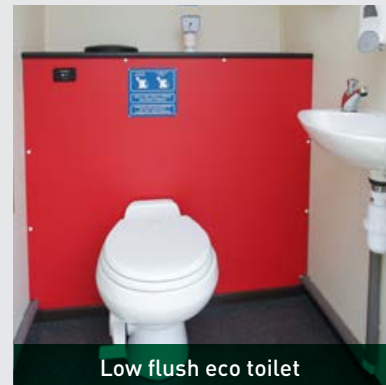

The units have a compact overall size for towing, with a large spacious interior, accommodating up to 10 -12 people, providing all your on-site needs in one reliable and cost effective package.

- Warm water supplied by an on-board heating system
- Air blown heating system
- Secured in less than 3 minutes
- High security doors and windows
- Meets HSE & CDM requirements
- Removable low level lifting eyes
- 12V LED lighting with PIR
- Inverter powered sockets with USB connection
- Powered by roof mounted solar panel with generator back up

1. Welfare Area

- Pleasant and light rest area
- Table and bench seating for up to 10 people
- Air blown heating system
- 12V LED lighting with PIR
- Warm water supplied by on-board heating system
- Microwave and kettle – both hard-wired
- Stainless steel sink with instant warm water
- Paper towels, liquid soap and cup dispenser
- Fresh & waste water containers (20 Ltr cap each)
- Carbon monoxide monitor & smoke alarm
- Inverter powered socket & USB connection
- Generator start panel c/w hour run meter
- Fusion control panel
- 12V cooler box (optional)

3. Toilet Area

- Eco full flush ceramic toilet
- Ceramic hand wash basin with warm water tap
- Air blown heating system
- 12V LED lighting with PIR
- Warm water supplied by on-board 12V heating system
- Waste tank level indicator

Well equipped canteen

Seating area

Low flush eco toilet

Generator area / Drying room

Separate office area

SPECIFICATIONS

DIMENSIONS 6600mm (L) x 2484mm (W)*

To find out more about the mobile GPO660 units contact us on...