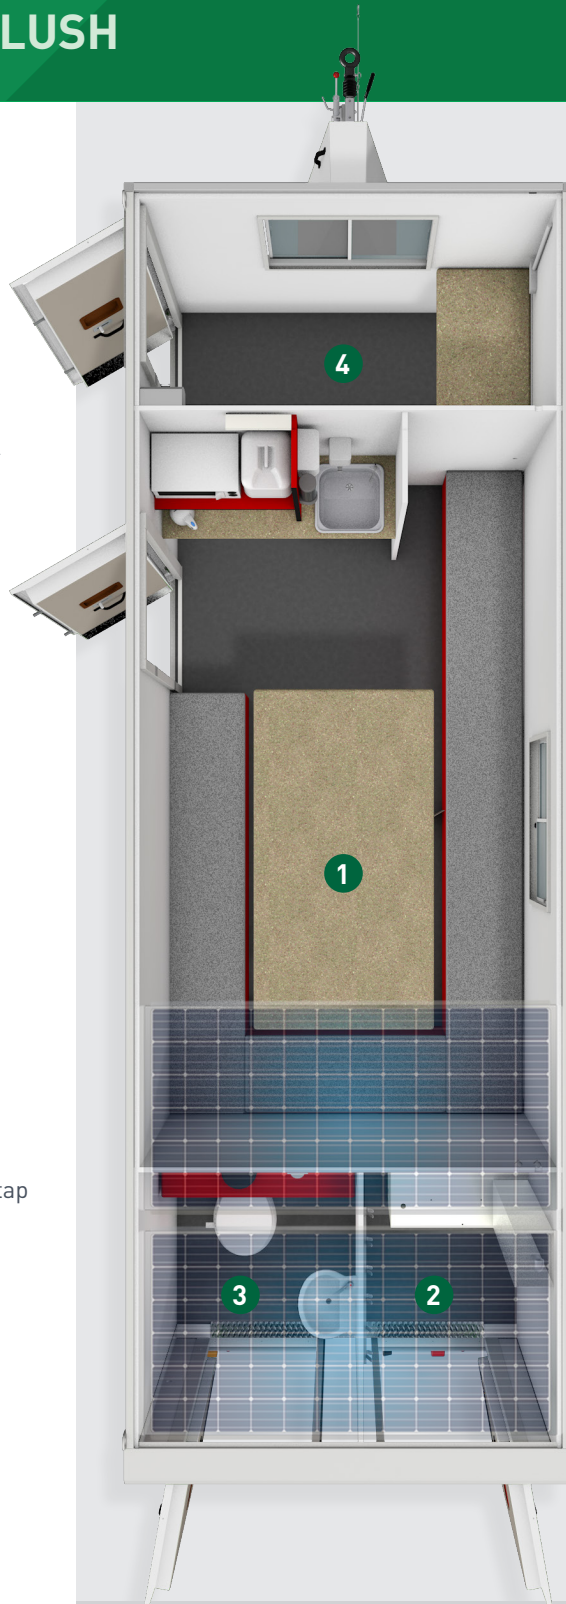

1. Welfare Area

- Pleasant and light rest area
- Table and bench seating for up to 10 people
- Air blown heating system
- 12V LED lighting with PIR
- Warm water supplied by on-board heating system
- Microwave and kettle – both hard-wired
- Stainless steel sink with instant warm water
- Paper towels, liquid soap and cup dispenser
- Fresh & waste water containers (20 Ltr cap each)
- Carbon monoxide monitor & smoke alarm
- Inverter powered socket & USB connection
- Generator start panel c/w hour run meter
- Fusion control panel
- 12V cooler box (optional)

3. Toilet Area

- Eco full flush ceramic toilet
- Ceramic hand wash basin with warm water tap
- Air blown heating system
- 12V LED lighting with PIR
- Warm water supplied by on-board 12V heating system
- Waste tank level indicator

4. Office Area

- Can accommodate 2 people
- Air blown heating system
- 12V LED lighting with PIR
- Desktop
- Sliding window with steel shutters, which when closed are secured internally
- Consumer board c/w RCD & MCB's
- Inverter powered double socket for use of laptops & battery charging
- Notice board

Well equipped canteen

Seating area

Low flush eco toilet

Generator area / Drying room

Separate office area

SPECIFICATIONS

DIMENSIONS 6600mm (L) x 2484mm (W)*

To find out more about the mobile GPO660 units contact us on...